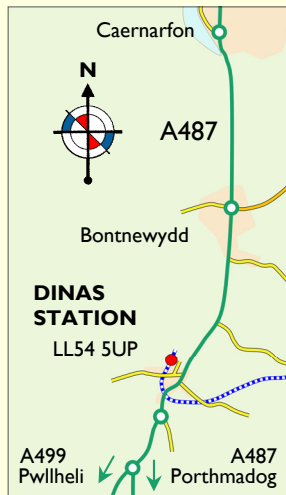

IMPORTANT INFORMATION:

Our main station at Caernarfon will be closed for re-development between November and March. As a result, train services have been amended to provide alternative journeys, so please ensure you check the timetable carefully before travelling to the railway.

BROWN DATES - these trains can only be joined at Porthmadog, for a round trip to Hafod y Llyn and back to Harbour Station.

GREEN DATES - trains start and finish at **Dinas** station, three miles from Caernarfon. See map on right for location and postcode.

SANTA TRAINS - all Welsh Highland Railway Santa trains start and finish at **Dinas** station.

ADVERSE WEATHER:

In the event of heavy snowfall or icy conditions our trains may not be able to run as timetabled. Please check with the Booking Office (01766 516024) before travelling.

PLEASE NOTE:

Steam locomotives are used throughout the year and the smoke from these engines adds to the heritage ambience of this historic railway. Please take care when close to the locomotives, especially when trains are leaving the stations.

The Ffestiniog Railway Company will not be held liable for any soiling of, or damage to, clothing or any other property.

Every effort will be made to maintain the services shown. However, the Company reserves the right to cancel, alter or suspend any train without notice and accepts no liability for any loss, inconvenience or delay thereby caused.

RHEILFFORDD ERYRI • WELSH HIGHLAND RAILWAY

Harbour Station, Porthmadog, LL49 9NF • St Helens Road, Caernarfon, LL55 2YD

facebook.com/festrail

01766 516024 or 01286 677018

www.festrail.co.uk